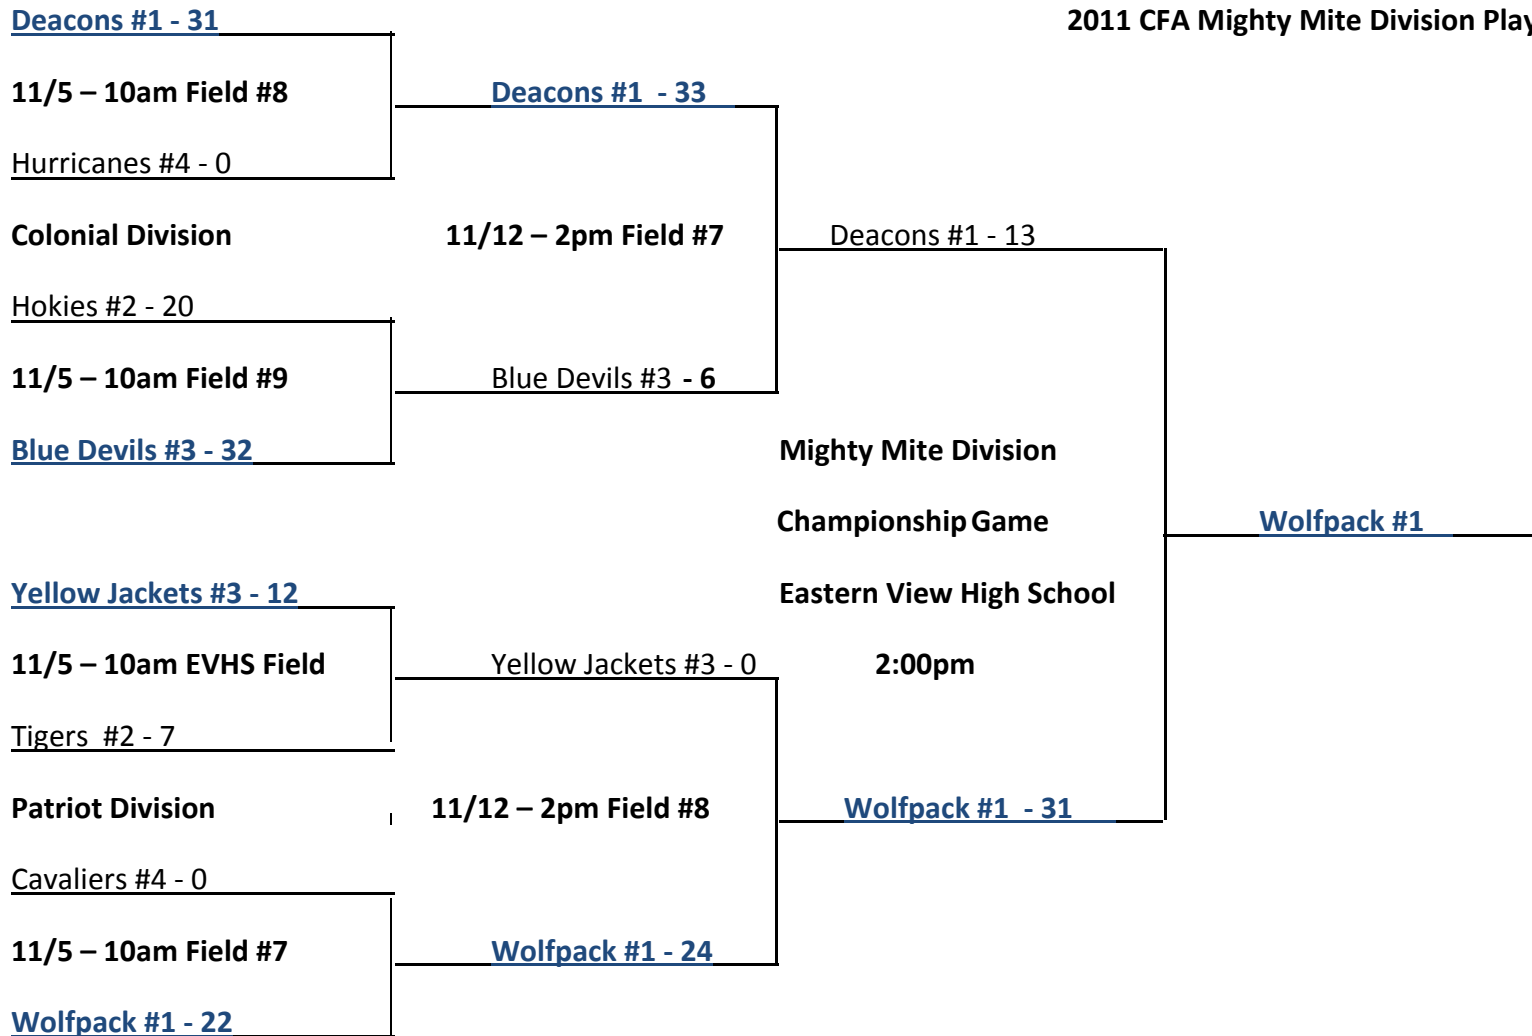

2011 CFA Mighty Mite Division Playoff Bracket

- Please note that the lower seed is the home team.